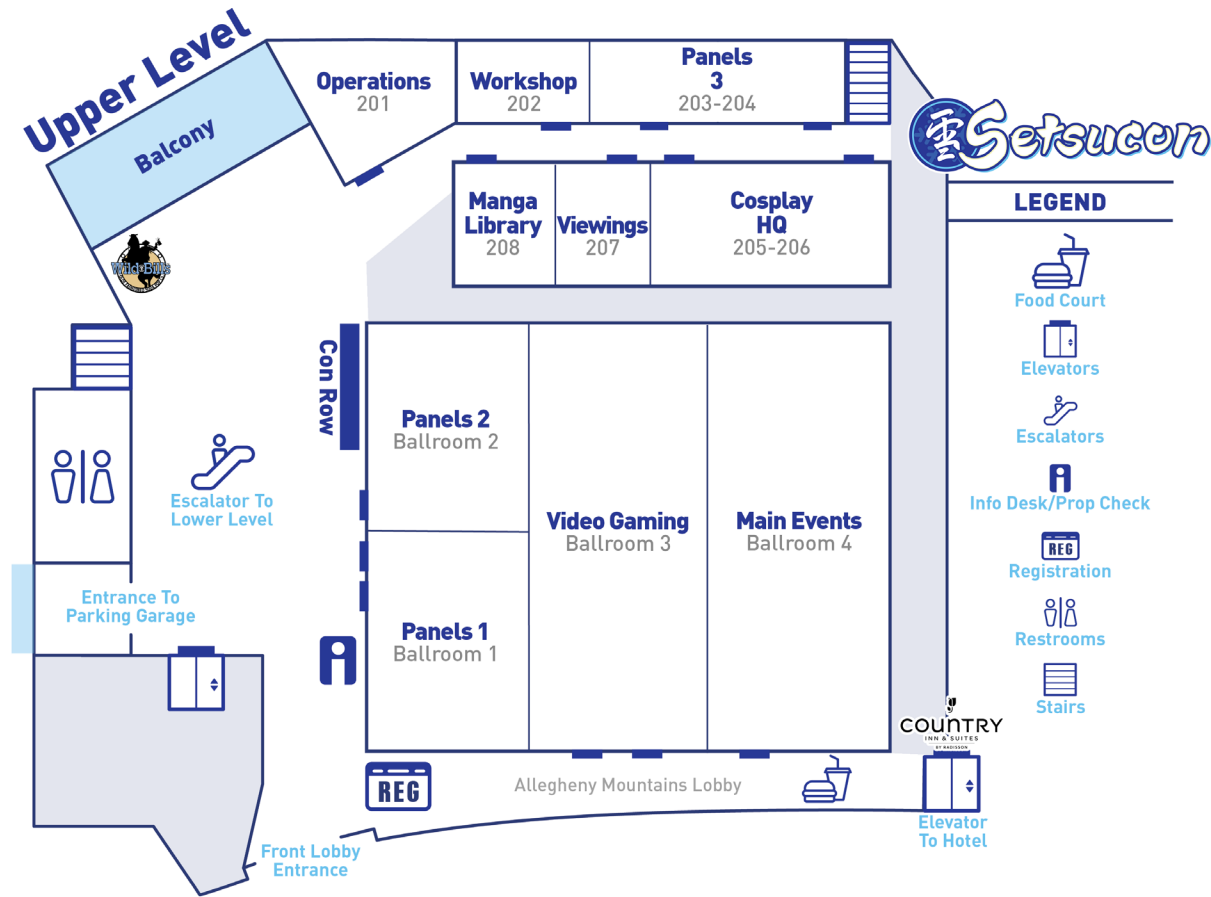

WELCOME TO WINTER'S WARMEST ANIME CELEBRATION!

CONVENTION SCHEDULE

JANUARY 31ST - FEBRUARY 2ND, 2025 | BLAIR COUNTY CONVENTION CENTER | ALTOONA, PENNSYLVANIA

1. **LEGEND**
2. Food Court
   - Elevators
   - Escalators
   - Info Desk/Prop Check
   - Registration
   - Restrooms
   - Stairs

VIEW THE SCHEDULE ONLINE USING OUR INTERACTIVE GUIDE

SCAN THE QR CODE FOR A DIGITAL VERSION OF THE SCHEDULE WHICH INCLUDES DESCRIPTIONS, MAPS, FOOD, & MORE

WWW.SETSUCON.COM/CON-GUIDE/

PROP CHECK	18+ WRISTBANDS	2025 OFFICIAL MERCH
If you have a prop, make sure to stop by the Info Desk to get your prop checked by our Staff.	You must be 18 years of age or older to attend any of our 18+ restricted programming.	Purchase this year's Official Convention T-Shirt and Exclusive Penguin Pin at our Merchandise Booth in the Exhibitors Hall!
Please review all Cosplay & Prop Policies prior to bringing a prop into the convention.	Please present a photo ID to the Info Desk to get your 18+ wristband in order to be admitted to these events.	You'll also find tons of other apparel and merch to snag.

SHOW YOUR BADGE DISCOUNTS

Enjoy some local eats during the convention weekend - at a discount! head over to these local stops and show off your setsucon 2025 badge to get a discount during the entire convention weekend!

- **Arby's** - 10% OFF
  524 W PLANK RD | ALTOONA, PA
- **Denny's** - 15% OFF
  220 PARK HILLS PLAZA | ALTOONA, PA
- **LITTLE TOKYO** - 15% OFF
  2720 PLANK RD | ALTOONA, PA
- **PANDA EXPRESS** - 10% OFF
  240 PARK HILLS PLAZA | ALTOONA, PA
- **PRIMANTI BROS.** - 10% OFF
  2550 W PLANK RD | ALTOONA, PA