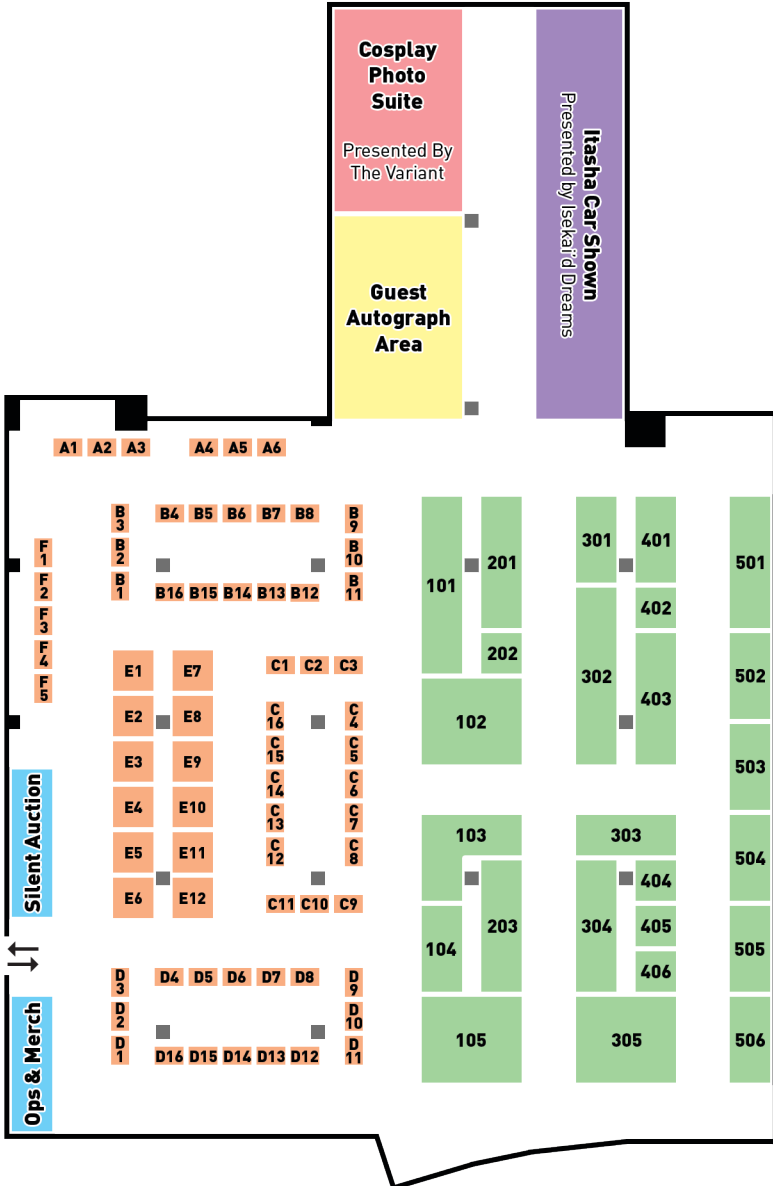

Exhibitors Hall

Take home some art for your wall, a new figure, a manga, & more in the Exhibitors Hall!